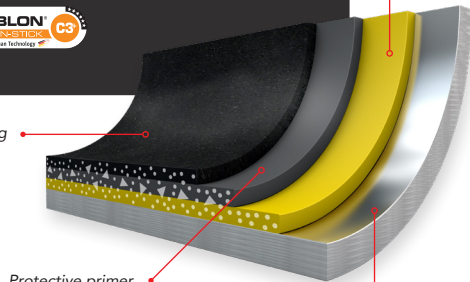

Protective primer coating, resistant to abrasion.

Aluminium

Non-Stick Cast Aluminium Roasters

Glass Lids for Roasters

CART3522-LID Fits CART3522
CART4027-LID Fits CART4027