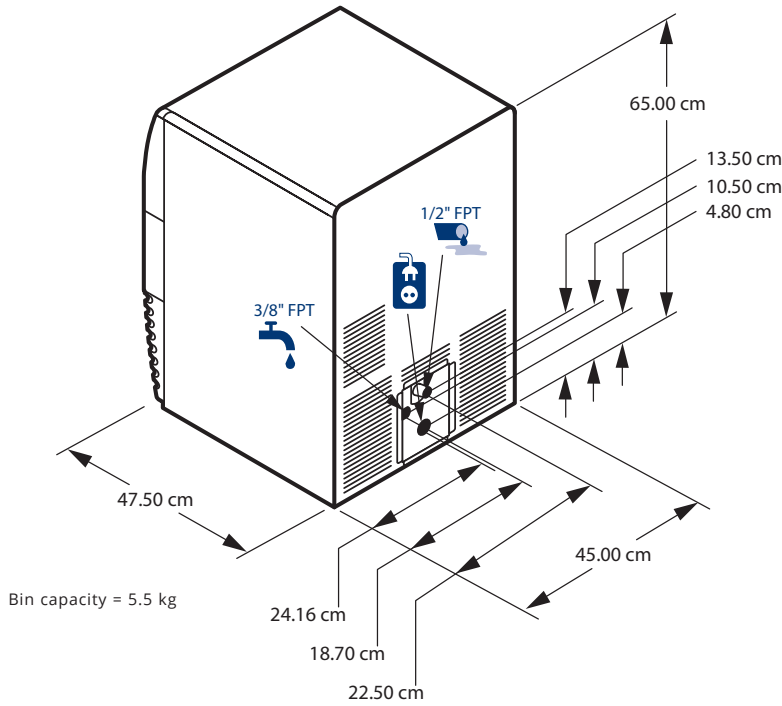

## Levelers

Levelers standard.

Adjustable legs (from 101-152mm) available with optional leg kit K-00345.

## Ice Shape

Sotto™ 30 Undercounter Ice Machine

50Hz

Sotto™ 30 Undercounter Ice Machine

UG-30

| Minimum          |  | Maximum          |
|------------------|--|------------------|
| 10°C             |  | 43°C             |
| 10°C             |  | 32°C             |
| 20psi<br>140 kPa |  | 80psi<br>550 kPa |
| 2.8              |  | <b>A</b>         |
|                  |  | 15 Amps          |

| Machine Model | Compressor | Ice Production | 24h                  |                      | Energy Consumption | Water Consumption |
|---------------|------------|----------------|----------------------|----------------------|--------------------|-------------------|
|               |            |                | 21°/10°C<br>70°/50°F | 32°/21°C<br>90°/70°F |                    |                   |
| UGP-030A      |            |                | 32.3 kg<br>71 lbs    | 26.8 kg<br>59 lbs    | 18.9*              | 3.2 [l/h]         |