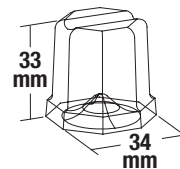

## Levelers

Levelers standard.

Adjustable legs (from 101-152mm) available with optional leg kit K-00345.

## Ice Shape

Sotto™ 30 Undercounter Ice Machine

50Hz

Sotto™ 30 Undercounter Ice Machine

UG-30

| Minimum          |  | Maximum          |
|------------------|--|------------------|
| 10°C             |  | 43°C             |
| 10°C             |  | 32°C             |
| 20psi<br>140 kPa |  | 80psi<br>550 kPa |
| 2.8              |  | <b>A</b>         |
|                  |  | 15 Amps          |